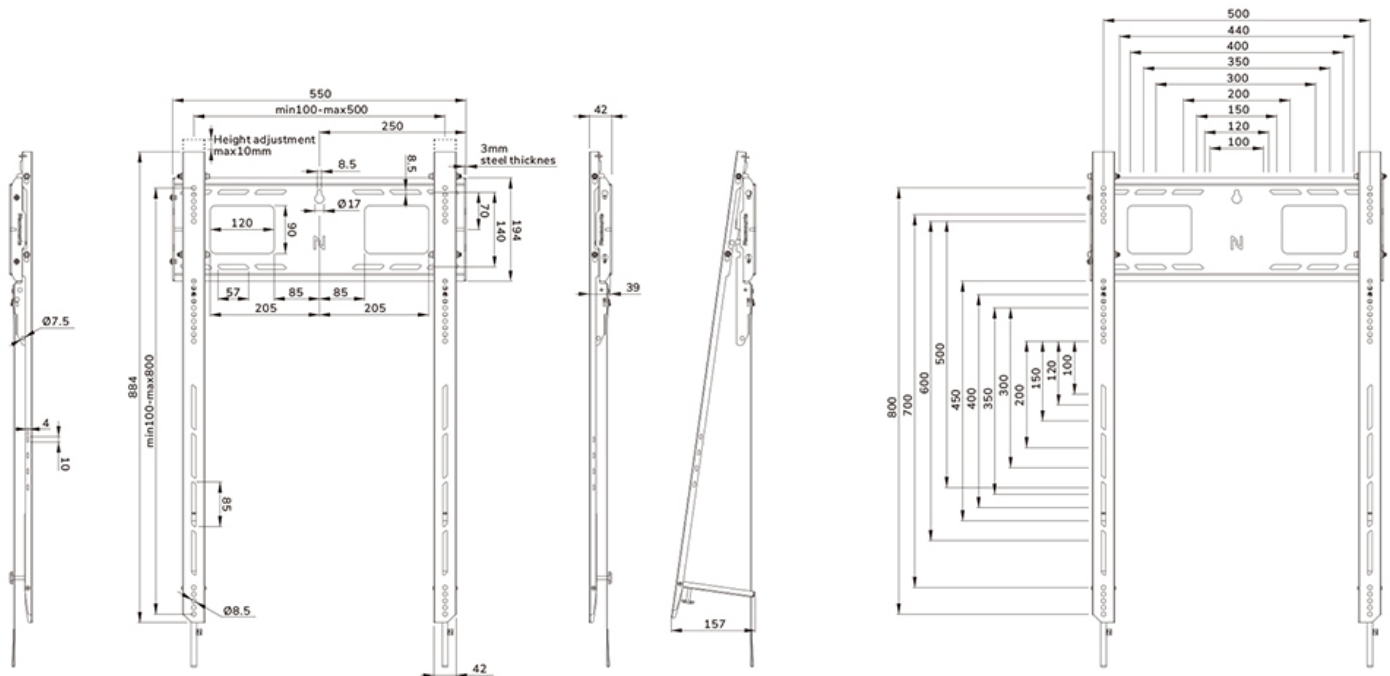

#### FUNCTIONALITY

Type	Fixed
Height adjustment	1 cm
Lockable	Lockable - Padlock not included
Height	68,4 cm
Width	55 cm
Depth	4,2 cm
Adjustment type	Manual

### Neomounts WL30-750BL18P fixed portrait wall mount for 50-98" screens - Black

The Neomounts WL30-750BL18P LEVEL is the ultimate solution for securely portrait mounting an interactive or heavy weight display up to 98" with a maximum capacity of 100 kg. This heavy-duty wall mount features a high profile wall plate and is engineered for stability and precision, ensuring your screen is securely mounted even on uneven surfaces. The wall mount is designed to provide the sturdiest and most stable touch screen experience. The brackets of the WL30-750BL18P feature depth adjustable wall supports on the lower brackets for better weight distribution and maximum stability. The mount features individual adjustable brackets (10 mm) for securely adjusting the display height or levelling it.

The LEVEL-750 wall mount has a profile depth of 4,2 cm and is suitable for screens that meet VESA hole pattern 100x100 to 500x800 mm. Its quickly connectable wall plate allows for multiple screen mounting, while a clever kickstand service position provides easy access to cables and connectors, ideal when mounting large displays in portrait. Additionally, the wall plate is designed with specific cut-outs for wall sockets and securing devices and cables. It features various perforated holes for easy tie-wrap cable fixing and provides space for cable storage, ensuring a clean and tidy finishing.

## NEOMOUNTS HEAVY DUTY TV WALL MOUNT

Neomounts

Measuring unit: mm